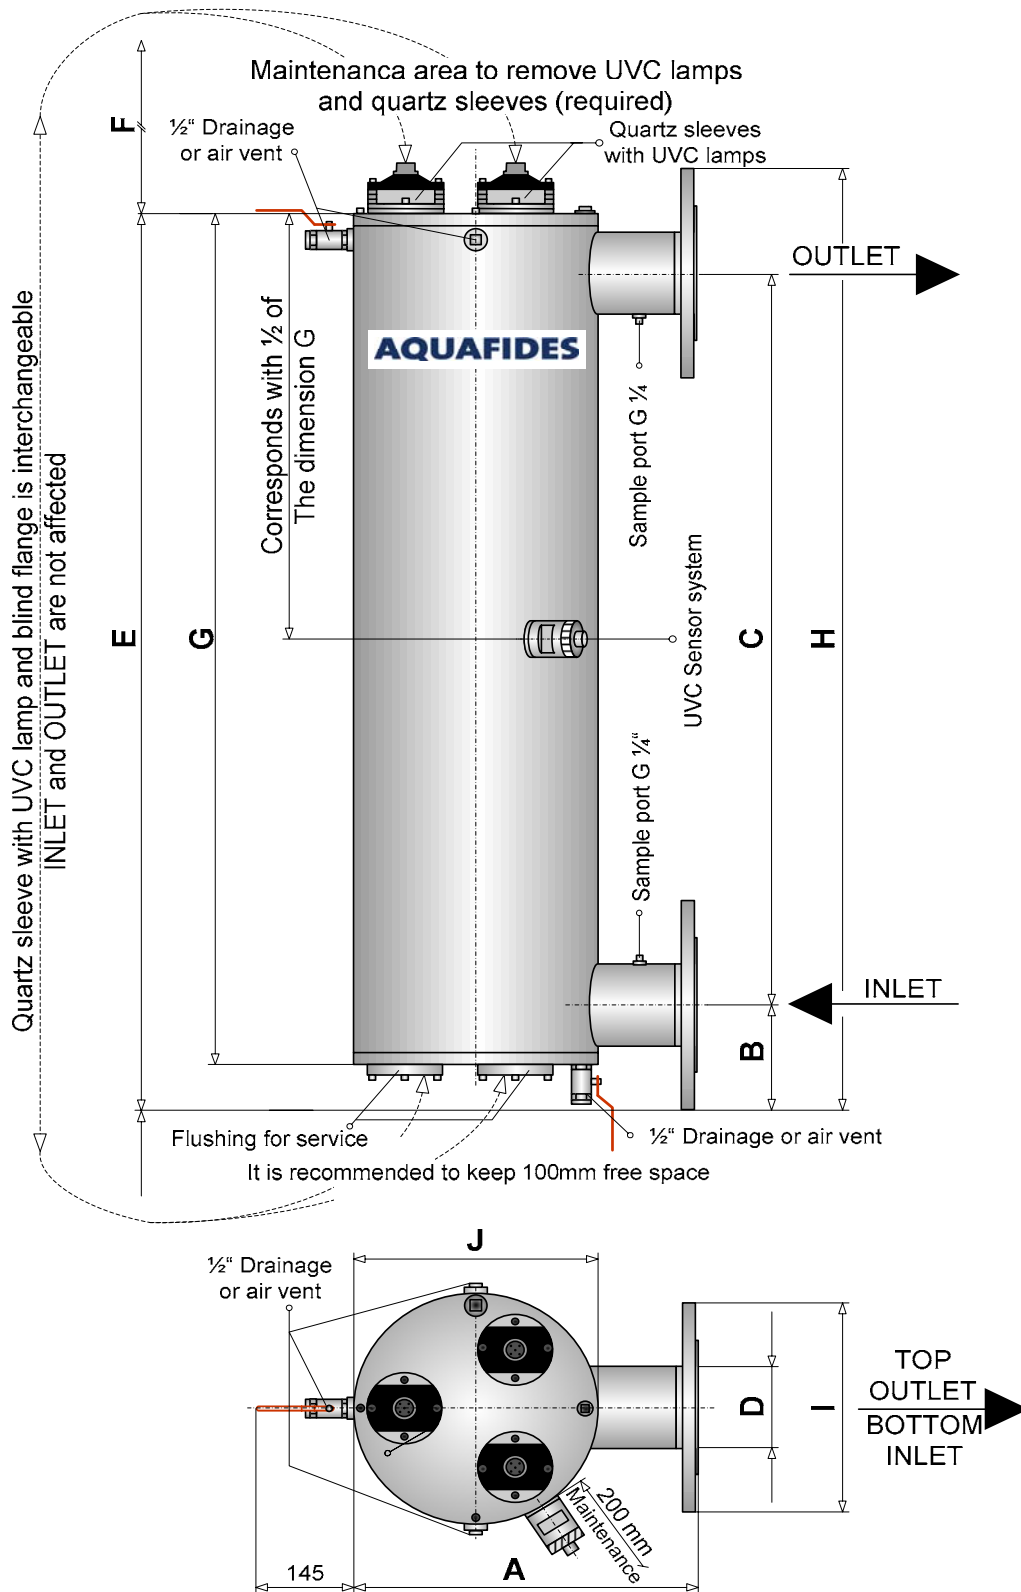

#### Dimension sheet - irradiation chamber

#### Multi lamp system - Compact T

Treat connection (compressed sheet) PN 10 according to DIN 2642

Do not change in- and outlet direction

All dimensions in mm

Not draw to scale

Type of installation	A	B	C	D	E	F	G	H	I	J
<b>2 AF300 T</b>	306	100	988	DN 80	1.161	1.195	1.134	1.188	200	206