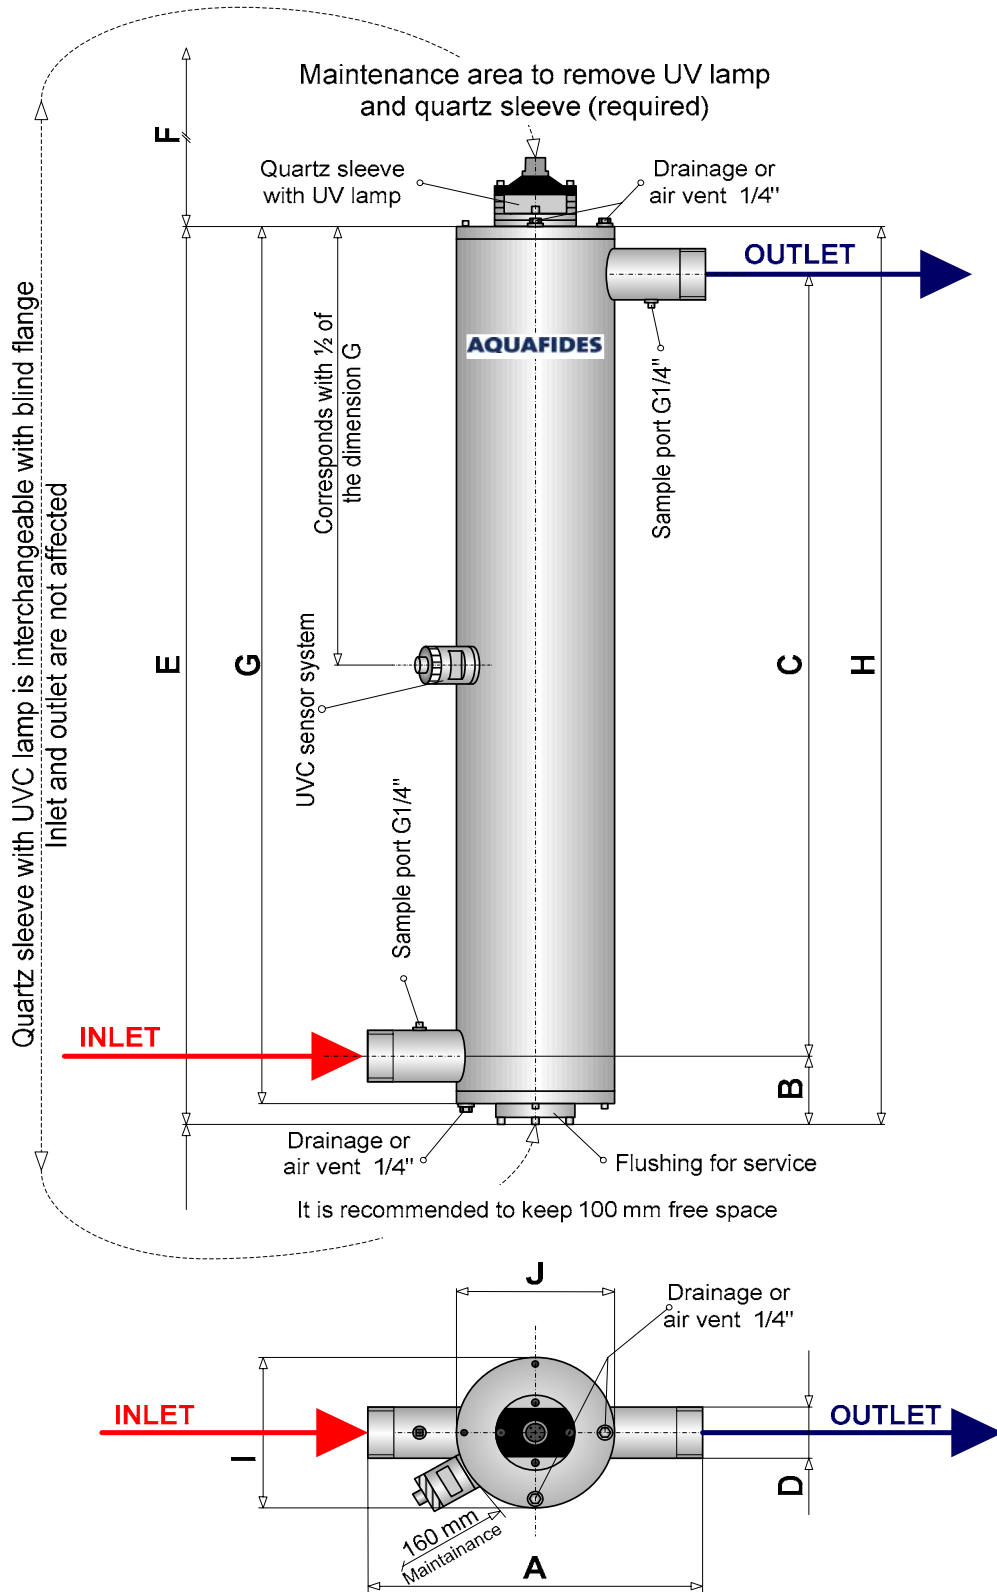

Dimension sheet - irradiation chamber

Single lamp systems - COMPACT T

Screw connection PN 16 DIN 2999

All dimensions in mm

Do not change in- and outlet direction

Not draw to scale

Type of installation	A	B	C	D	E	F	G	H	I	J
1 AF90 T	265	67	964	R 6/4"	1.084	1.128	1.070	1.084	129	129