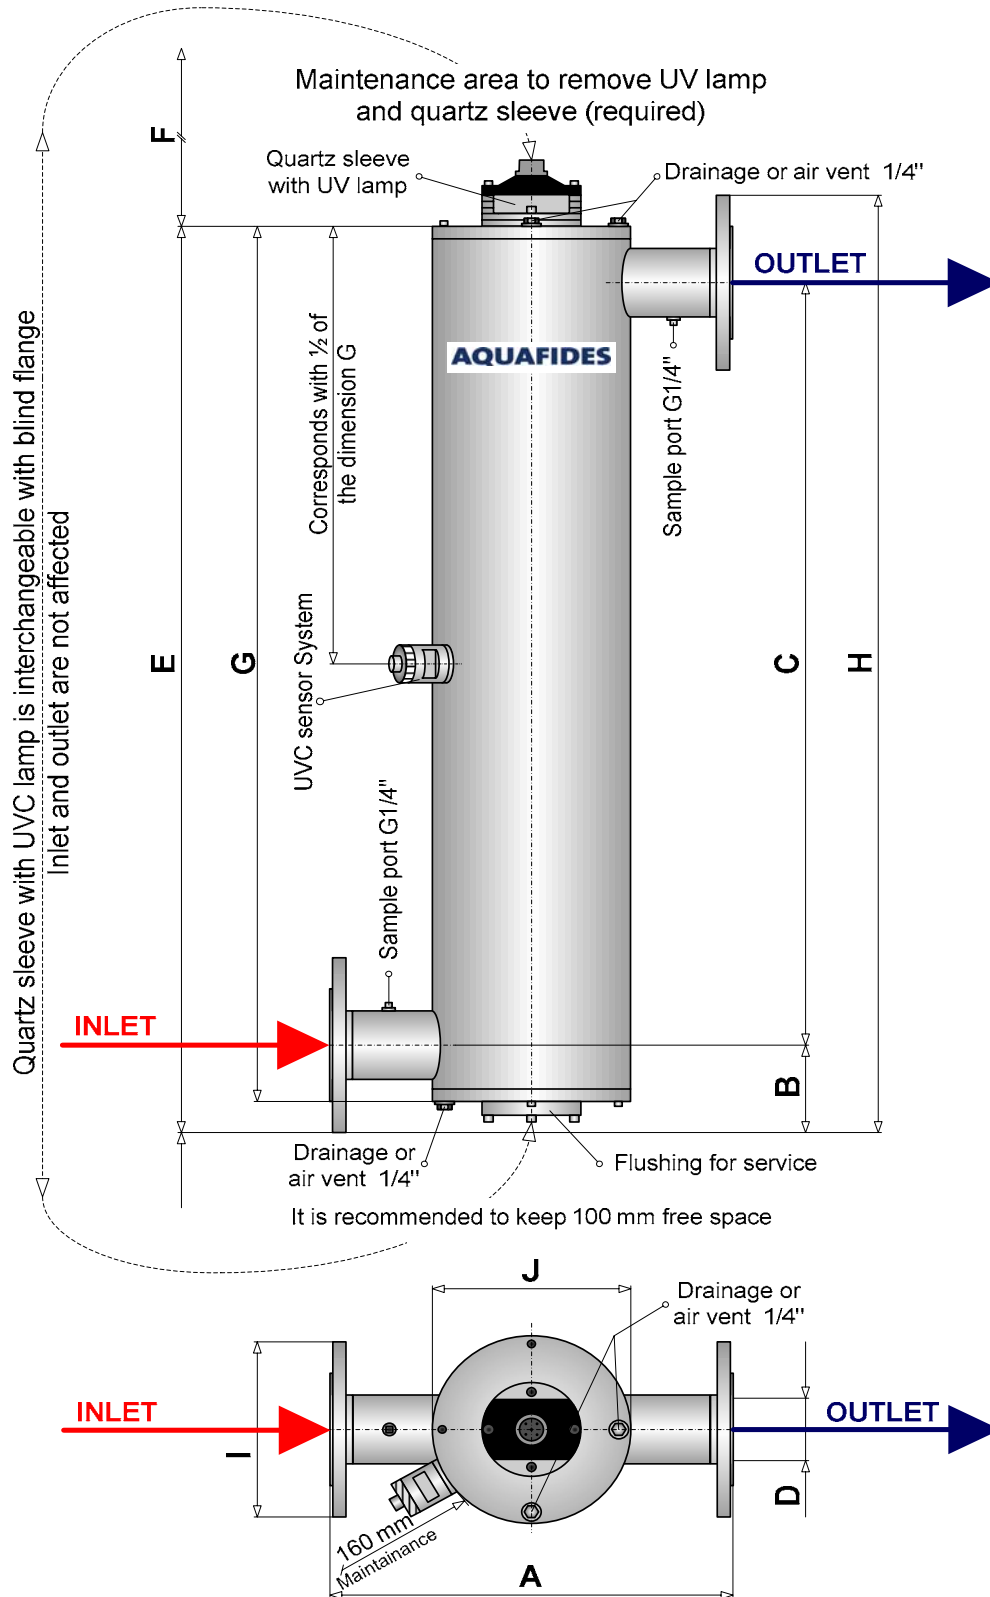

Dimension sheet - irradiation chamber

Single lamp system - Compact T

Treat connection (compressed sheet) PN 10 according to DIN 2642

Do not change in- and outlet direction

All dimensions in mm

Not draw to scale

Type of installation	A	B	C	D	E	F	G	H	I	J
1 AF400 T	366	100	1.456	DN 80	1.628	1.642	1.584	1.656	200	168