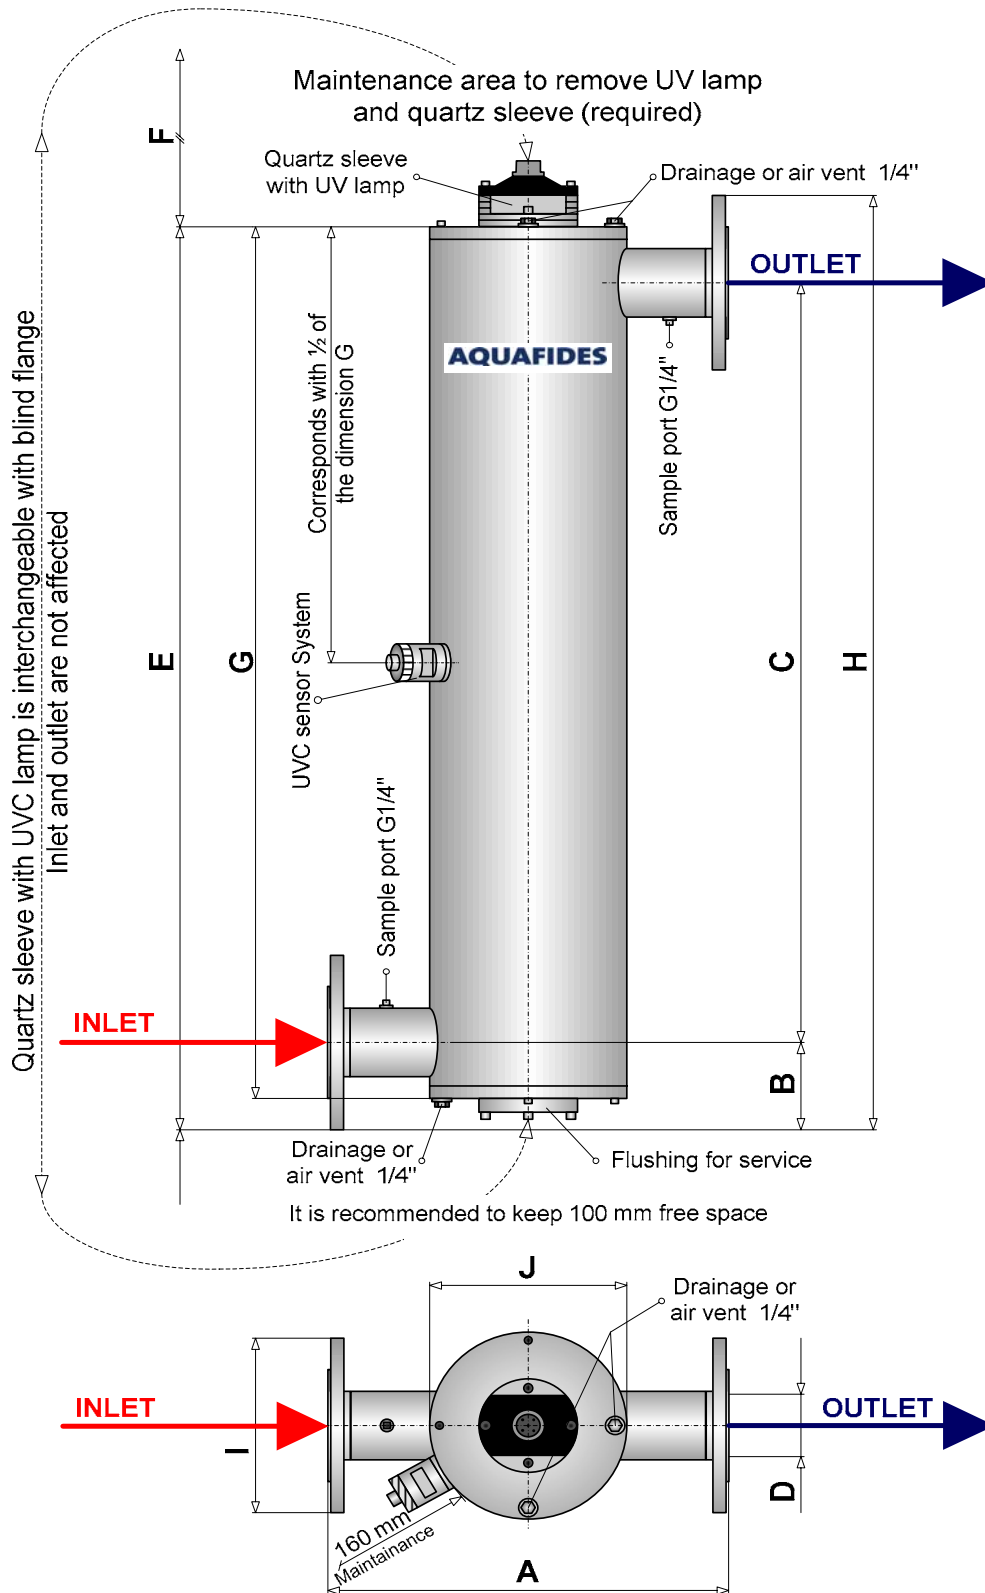

Dimension sheet - irradiation chamber

Single lamp system - Compact T

Treat connection (compressed sheet) PN 10 according to DIN 2642

Do not change in- and outlet direction

All dimensions in mm

Not draw to scale

Type of installation	A	B	C	D	E	F	G	H	I	J
1 AF300 T	366	93	1.006	DN 65	1.163	1.192	1.134	1.191	185	168